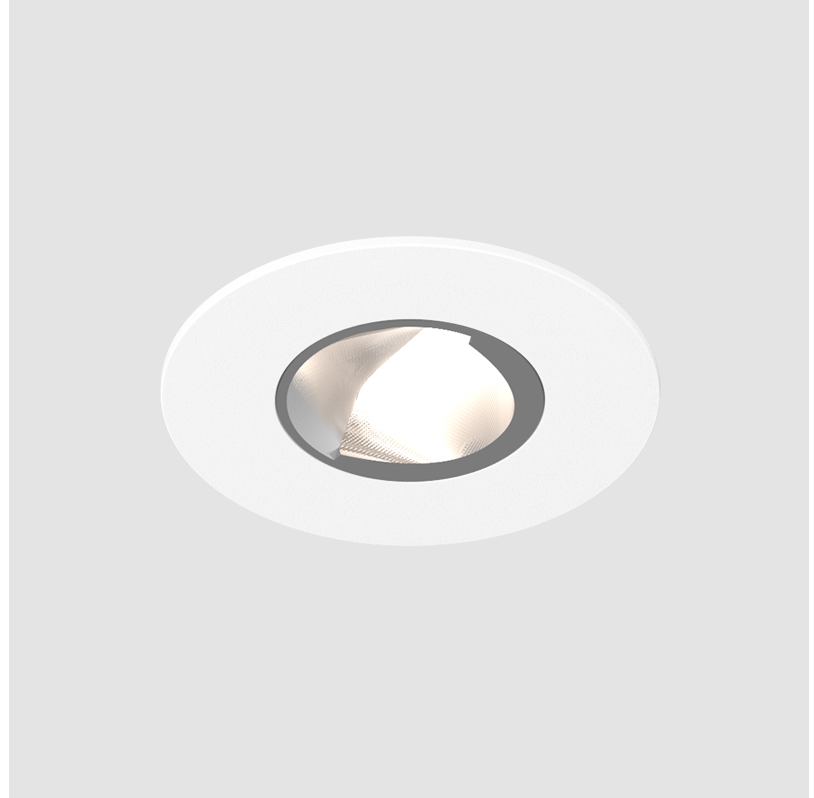

GENERAL

Series: Oiko Pro Round
Subseries: Oiko Pro Wallwash
Partner: Prolicht
Division: Architectural
Installation: Recessed
Product Type: Wallwash
Mounting Location: Ceiling
Light Distribution: Wallwash

PHYSICAL

Aperture Sizes - Downlights: 1"
Shape: Round
Diameter (mm): 75
Diameter (in): 2 ¹⁵/₁₆"
Height (mm): 51
Height (in): 2
Ceiling Thickness (mm): 1 - 25
Ceiling Thickness (in): 1/16 - 1 3/16
Min. Recessing Depth (mm): 55
Min. Recessing Depth (in): 2 ³/₁₆"
Diffuser: Lens Pack - Spread Lens / Linear Spread Lens / Honeycomb Louver
Fixture Finish: SSR / BKV / CWI / CRY / HAB / UFT / ITA / RUA / FTG / MYG / LOD / PUS / FRO / FUP / KIA / POP / BLS / SPG / MEY / GOH / CHC / COM / ABZ / JAG / OBR / MOS / ROR
Fixture Material: Aluminum Die Cast
Cut-out Measurements: 68mm / 2 11/16" Diameter

ELECTRICAL

Lamp Type: LED (Zhaga Standard)
Input Wattage (W): 14
Total Output Wattage (W): 12.7
Dimming: Dali Dimming / Matter
Driver Included: No
Driver Location: Recessed Housing
Driver Type: Constant Current - Universal (120Vac only for DALI driver)
Driver Class: Class 2
Input Voltage (V): 120 - 277
Constant Current (MA): 700

LED

Color Temperature (°K): 2700-6500 Tunable White
Max. Delivered Lumen (lm): 1216
Nominal Lumen (lm): 1460
CRI: >90 CRI
Lamp Life (hrs): 50000
Special LEDs offerings: Tunable White

OPTICAL

Adjustability: Fixed

RATINGS AND CERTIFICATIONS

Certified By: Certified for North American Standards
IP rating: IP20