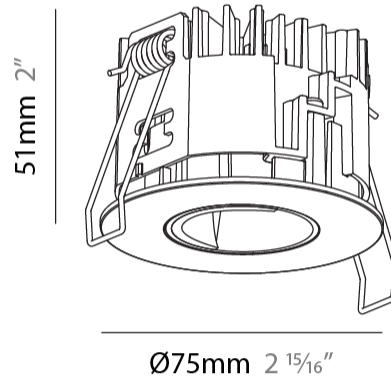

GENERAL

Series: Oiko Pro Round
Subseries: Oiko Pro Wallwash
Partner: Prolicht
Division: Architectural
Installation: Recessed
Product Type: Wallwash
Mounting Location: Ceiling
Light Distribution: Wallwash

PHYSICAL

Aperture Sizes - Downlights: 1"
Shape: Round
Diameter (mm): 75
Diameter (in): 2 ¹⁵/₁₆"
Height (mm): 51
Height (in): 2
Ceiling Thickness (mm): 1 - 25
Ceiling Thickness (in): 1/16 - 1 3/16
Min. Recessing Depth (mm): 55
Min. Recessing Depth (in): 2 ³/₁₆"
Diffuser: Lens Pack - Spread Lens / Linear Spread Lens / Honeycomb Louver
Fixture Finish: SSR / BKV / CWI / CRY / HAB / UFT / ITA / RUA / FTG / MYG / LOD / PUS / FRO / FUP / KIA / POP / BLS / SPG / MEY / GOH / CHC / COM / ABZ / JAG / OBR / MOS / ROR
Fixture Material: Aluminum Die Cast
Cut-out Measurements: 68mm / 2 11/16" Diameter

ELECTRICAL

Lamp Type: LED (Zhaga Standard)
Input Wattage (W): 14
Total Output Wattage (W): 12.7
Dimming: Dali Dimming / Matter
Driver Included: No
Driver Location: Recessed Housing
Driver Type: Constant Current - Universal (120Vac only for DALI driver)
Driver Class: Class 2
Input Voltage (V): 120 - 277
Constant Current (MA): 700

LED

Color Temperature (°K): 2700-6500 Tunable White
Max. Delivered Lumen (lm): 1216
Nominal Lumen (lm): 1460
CRI: >90 CRI
Lamp Life (hrs): 50000
Special LEDs offerings: Tunable White

OPTICAL

Adjustability: Fixed

RATINGS AND CERTIFICATIONS

Certified By: Certified for North American Standards
IP rating: IP20